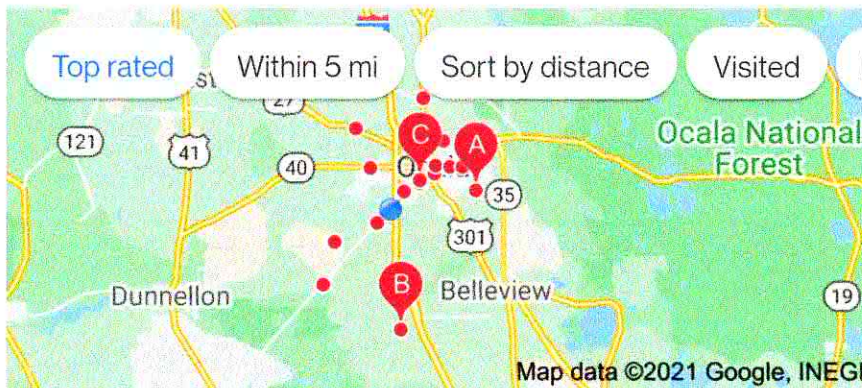

MARCH 13, 2021

4:46

0.00 KB/s 5G 44%

what's the best credit union in Marion County

## Best Credit Unions

near Marion County · [Choose area](#)

### B Ocala Community Credit Union

Bank

13.1 mi · Ocala, FL

**Closed** · Opens 8AM Mon

Drive-through

CALL

DIRECTIONS

### C MIDFLORIDA Credit

Search

The closest one

ATMs