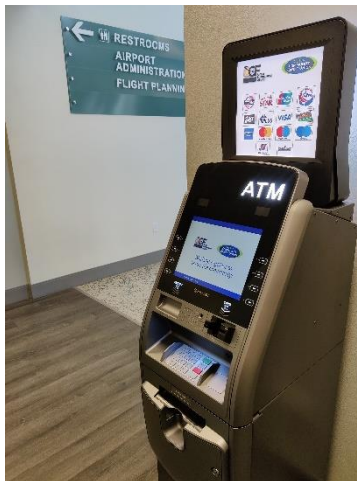

For Immediate Release

For more information contact:

Steven Nazaruk

President/CEO

2675 SE 36th Avenue, Ocala, FL 34471

352-509-3200

**Ocala Community Credit Union
Adds another ATM for the Ocala Community!**

Ocala, FL – 04-15-2021 Ocala Community Credit Union adds its fifth ATM for the Ocala Community. This is a modern ATM installed at the Ocala International Airport. Last year, Ocala International Airport built a new terminal to accommodate all the volume of traffic they are receiving. Thanks goes out to Matthew A. Grow, Airport Director, and his Board for authorizing OCCU in placing this ATM here. Click here to learn more... <https://www.ocalafl.org/government/city-departments-i-z/ocala-international-airport>