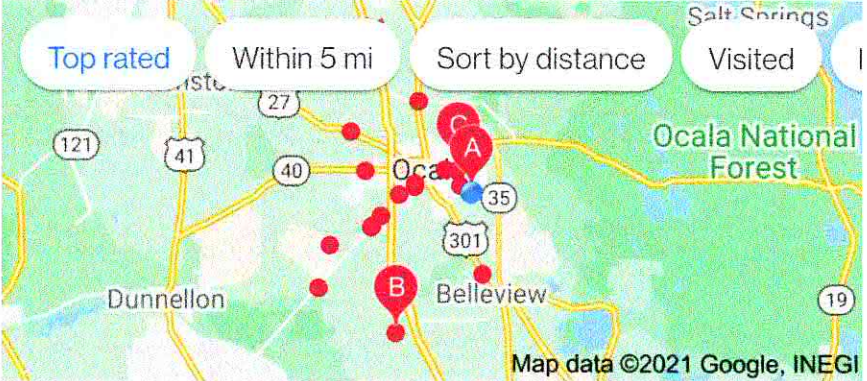

### Credit Unions

near Marion County · [Choose area](#)

#### B Ocala Community Credit Union

Bank  
11.7 mi · Ocala, FL  
Open · Closes 5PM

CALL DIRECTIONS

Search The closest one The first c