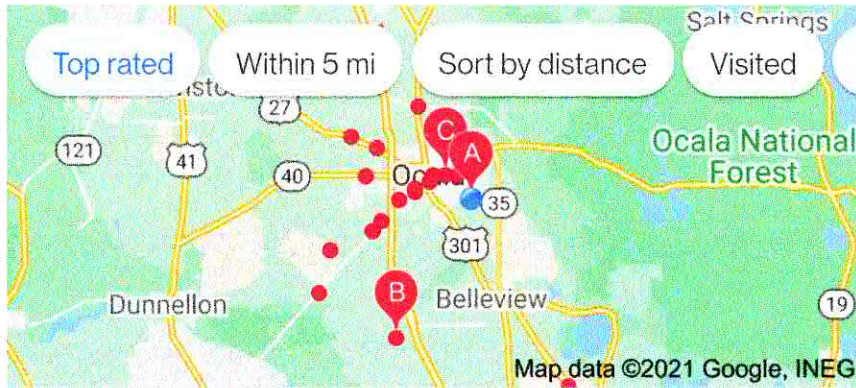

2:08

2.53 KB/S 5G 95%

what is the best credit union in Marion County

### Credit Unions

near Marion County · [Choose area](#)

#### A Ocala Community Credit Union

Credit union  
33 ft · Ocala, FL  
Open · Closes 5PM

CALL DIRECTIONS

Their website mentions **best credit union**

#### B Ocala Community Credit Union

Bank  
11.7 mi · Ocala, FL  
Open · Closes 5PM

CALL DIRECTIONS

The closest one

The first one

JUNE 25, 2021 →